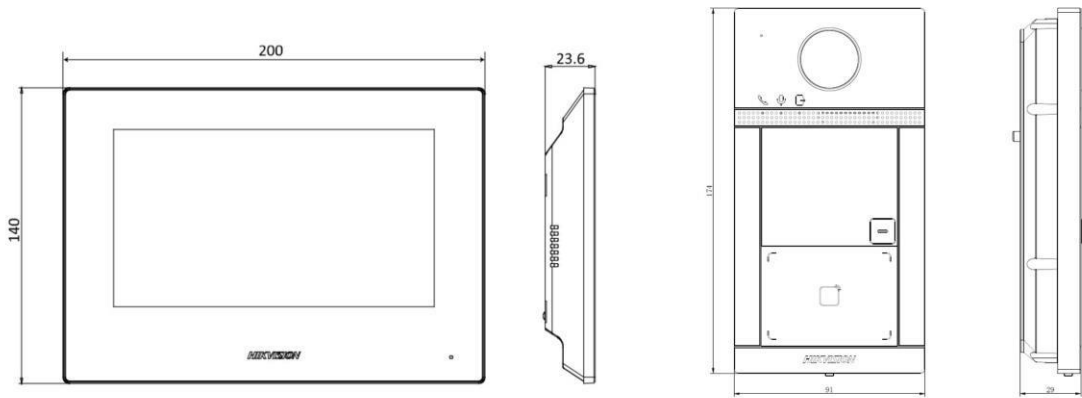

▪ Dimension

Unit: mm

Headquarters

No.555 Qianmo Road, Binjiang District,
Hangzhou 310051, China
T +86-571-8807-5998
Technical Support: support@hikvision.com

Follow us on social media to get the latest product and solution information.