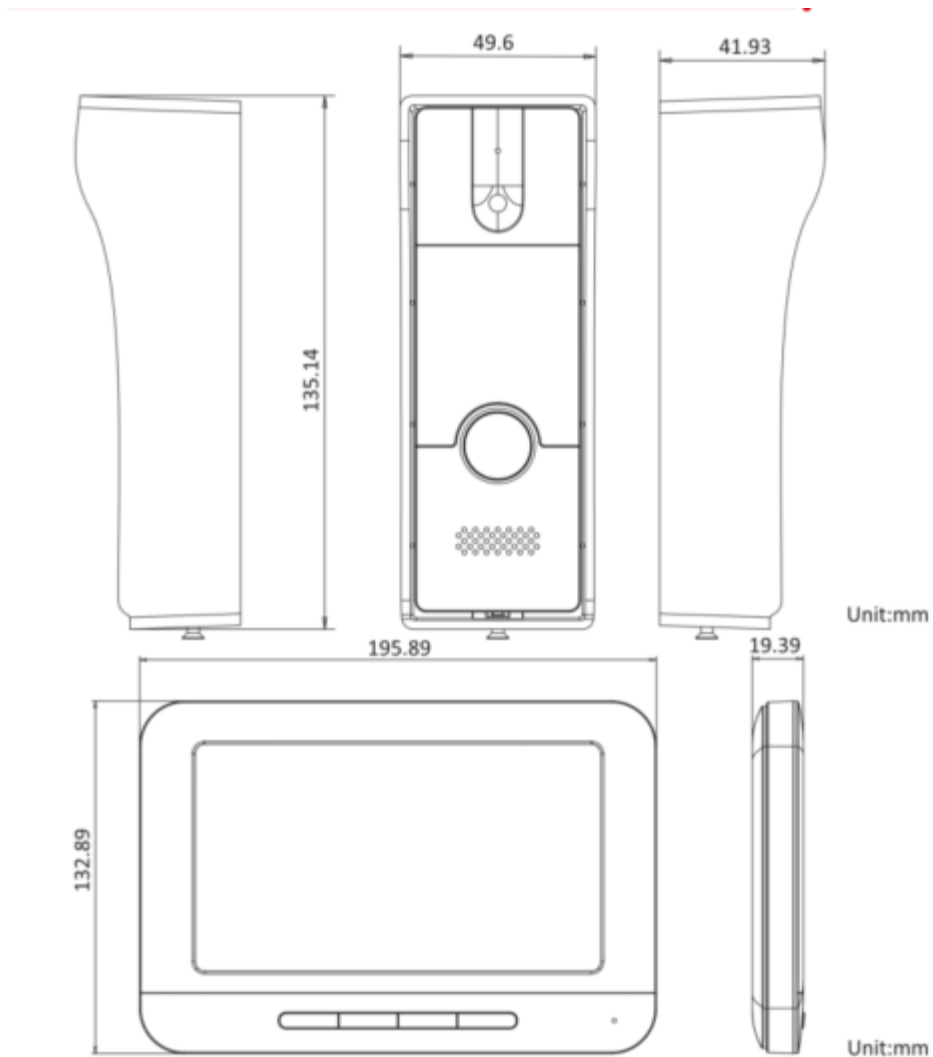

## ▪ Specification

Video parameters	
Resolution	Main stream : 1920 × 1080 Sub stream : 960 × 576
Lens	1/2.7" CMOS
FOV	Horizontal: 66.2° Vertical: 37.2°
Audio parameters	
Audio input	1 built-in omnidirectional microphone
Audio output	1 built-in loudspeaker
Device interface	
I/O output	1 relay output
Four-wire	1 four-wire interface(1-ch video input, 1-ch audio input/output, 1-ch power supply, 1-ch grounding)
General	
Power supply	12 VDC
Power consumption	Max. 5W
Working temperature	-10° C to + 55° C (14° F to 131° F)
Working humidity	10% to 90%
Indoor station	
Display parameters	
Operation method	Physical button
Type	7-inch colorful TFT LCD
Resolution	800 × 480
Audio parameters	
Audio input	1 built-in omnidirectional microphone
Audio output	1 built-in loudspeaker
Audio quality	Noise suppression and echo cancellation
General	
Power supply	12 VDC
Power consumption	≤5 W
Working temperature	-10° C to 55° C(14° F to 131° F)
Working humidity	10% to 90%
Dimension	195.8 mm × 132.8 mm × 18.39 mm

## ▪ Dimensions